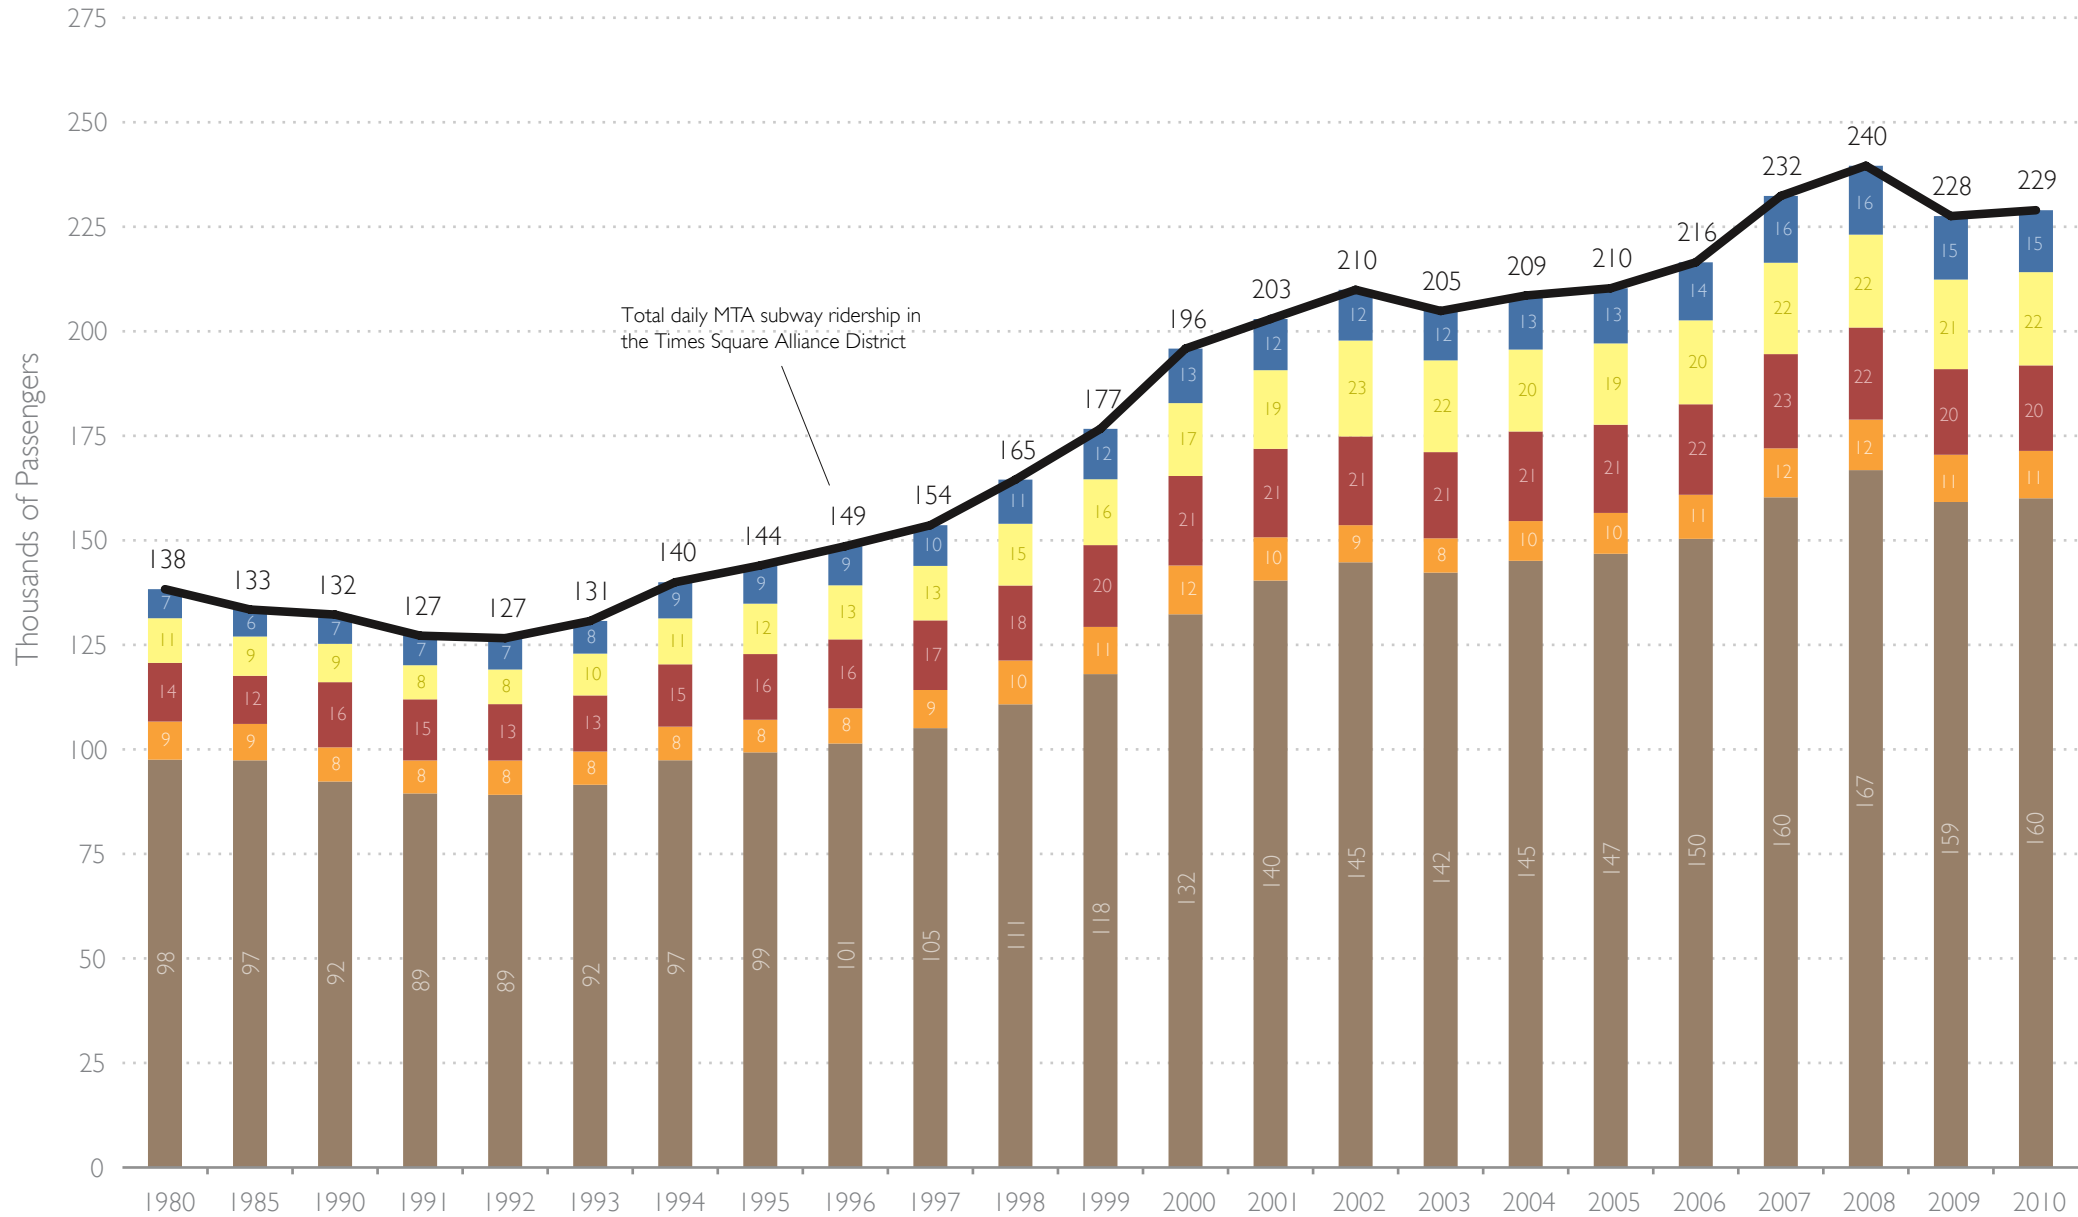

SUBWAY RIDERSHIP IN TIMES SQUARE

DAILY AVERAGE, 1980-2010

STATIONS

- Times Sq-42 St (N,Q,R,S,W,I,2,3,7)/42 St (A,C,E)
- 7 Av (B,D,E)
- 49 St (N,R,W)
- 50 St (I)
- 50 St (C,E)

Source: MTA New York City Transit